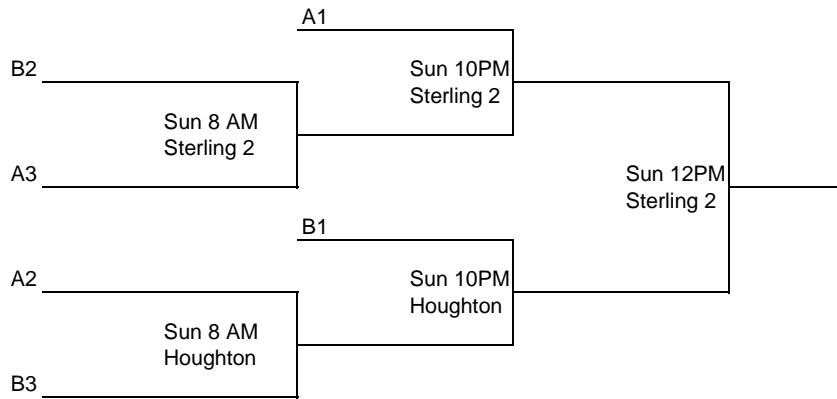

	W	L	T	RA	RS
Central Mass Voodoo					
Academy Softball					
Shrewsbury Shockers					

POOL B (12 & Under)

Fri	6:00 PM	Sterling 2	<u>Central Mass Voodoo</u>	vs	<u>CM Invaders Black</u>
Sat	8:00 AM	Sterling 2	<u>Academy Softball</u>	vs	<u>Frozen Ropes Ice</u>
Sat	8:00 AM	Houghton	<u>Shrewsbury Shockers</u>	vs	<u>New England Explosion</u>
Sat	10:00 AM	Houghton	<u>CM Invaders Black</u>	vs	<u>New England Explosion</u>
Sat	12:00 PM	Sterling 2	<u>CM Invaders Black</u>	vs	<u>Frozen Ropes Ice</u>
Sat	2:00 PM	Houghton	<u>Frozen Ropes Ice</u>	vs	<u>New England Explosion</u>

	W	L	T	RA	RS
CM Invaders Black					
Frozen Ropes Ice					
New England Explosion					

Won-Loss records

Teams shall be ranked according to which team won in head to head competition

Teams shall be ranked according to fewest runs allowed per game

Teams shall be ranked according to the most runs scored per game

Coin flip

**BRACKETS WILL BE AVAILABLE AFTER 7 PM AT WWW.ETEAMZ.COM/NCMASA
12 & Under Single Elimination**

All rules still in effect except winner is needed. Go right into tiebreaker if time expires or 7 innings.