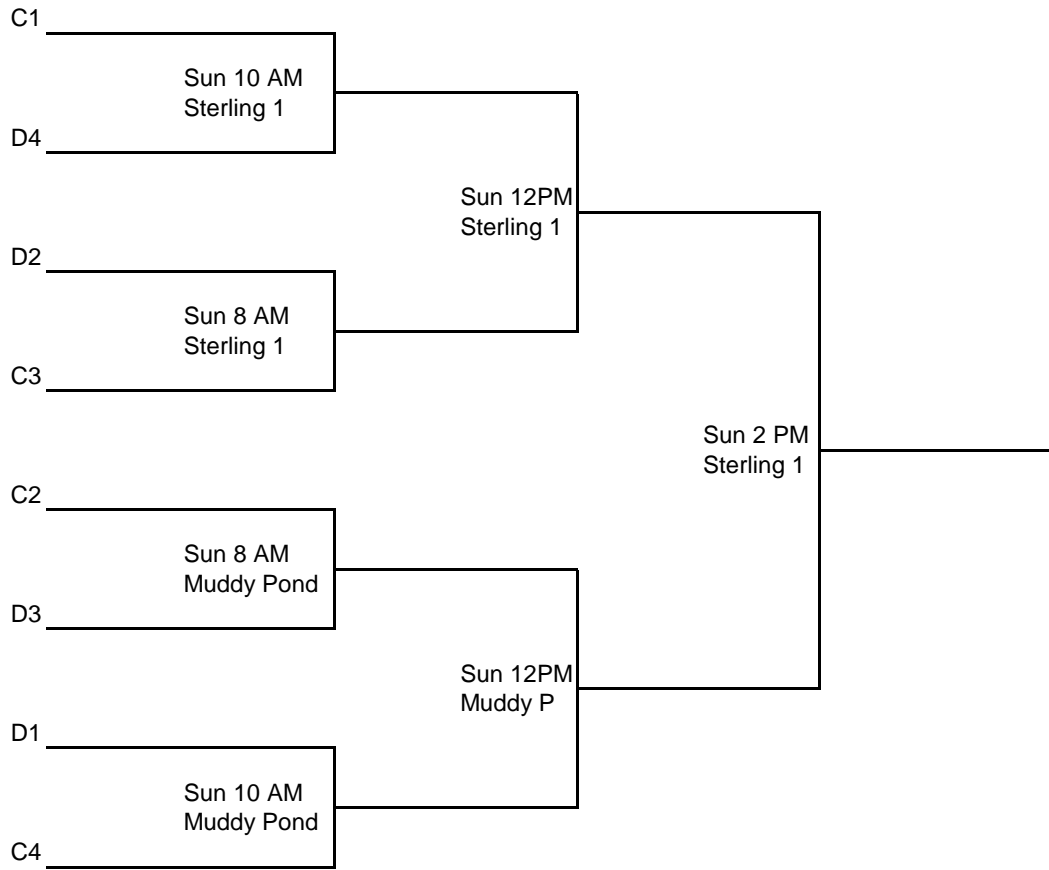

	W	L	T	RA	RS
<u>NE Firebirds White</u>					
<u>Frozen Ropes Ice</u>					
<u>Academy Softball</u>					
<u>Middlesex Rapidfire</u>					

Won-Loss records

Teams shall be ranked according to which team won in head to head competition

Teams shall be ranked according to fewest runs allowed per game

Teams shall be ranked according to the most runs scored per game

Coin flip

BRACKETS WILL BE AVAILABLE AFTER 7 PM AT WWW.ETEAMZ.COM/NCMASA

14 & Under Single Elimination